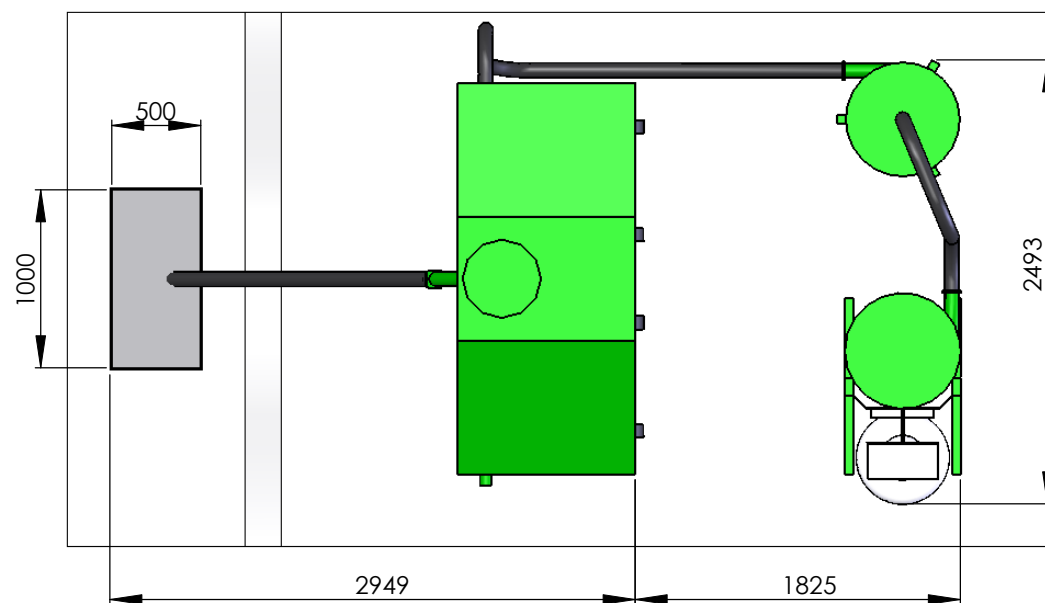

MUNKEBO CLEMCO A/S SMEDELØKKEN 5-7 TLF.: +45 65 97 43 80 DK-5330 MUNKEBO FAX: +45 65 97 47 45 WWW.MUNKEBO.COM INFO@MUNKEBO.COM	Format: A3	Date: 18.05.09	Drawn by: LA
	Page: 1 of 1	Rev. date:	Scale: 1:30
Description: VACUUM SYSTEM MB-220E3 / 1m³ SILO HIGH DUST ABRASIVES		Drawing no.: 9,1091