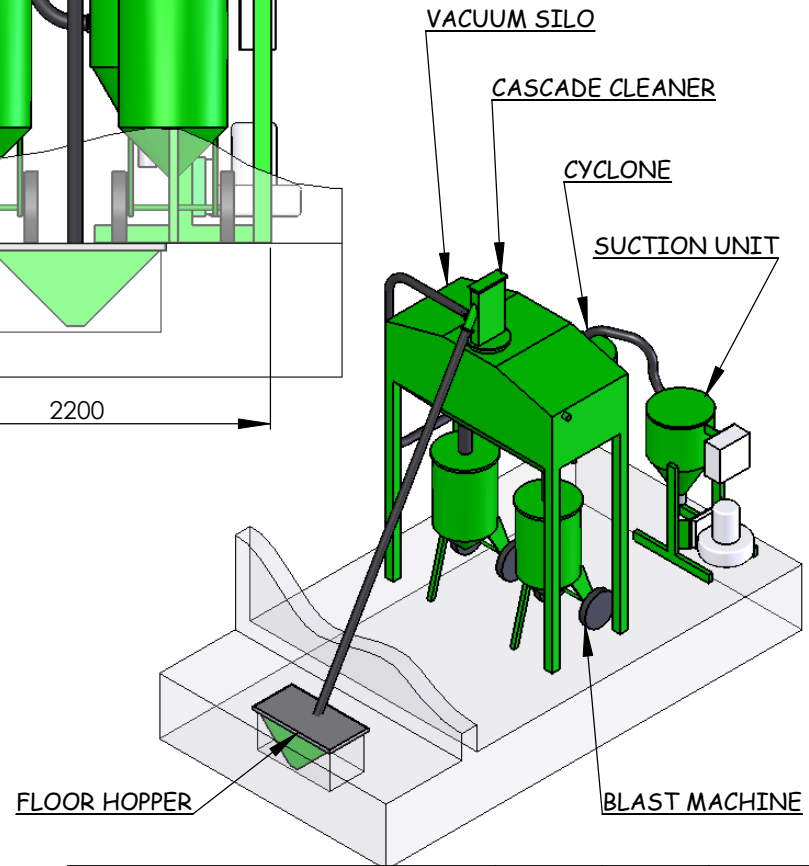

MUNKEBO CLEMCO A/S SMEDELØKKEN 5-7 TLF.: +45 65 97 43 80 DK-5330 MUNKEBO FAX: +45 65 97 47 45 WWW.MUNKEBO.COM INFO@MUNKEBO.COM	Format: A3	Date: 15.05.09	Drawn by: LA
	Page: 1 of 1	Rev. date:	Scale: 1:30
Description: VACUUM SYSTEM MB-220E3 / 1m3 SILO ADDITIONAL CLEANING		Drawing no.: 9,1092