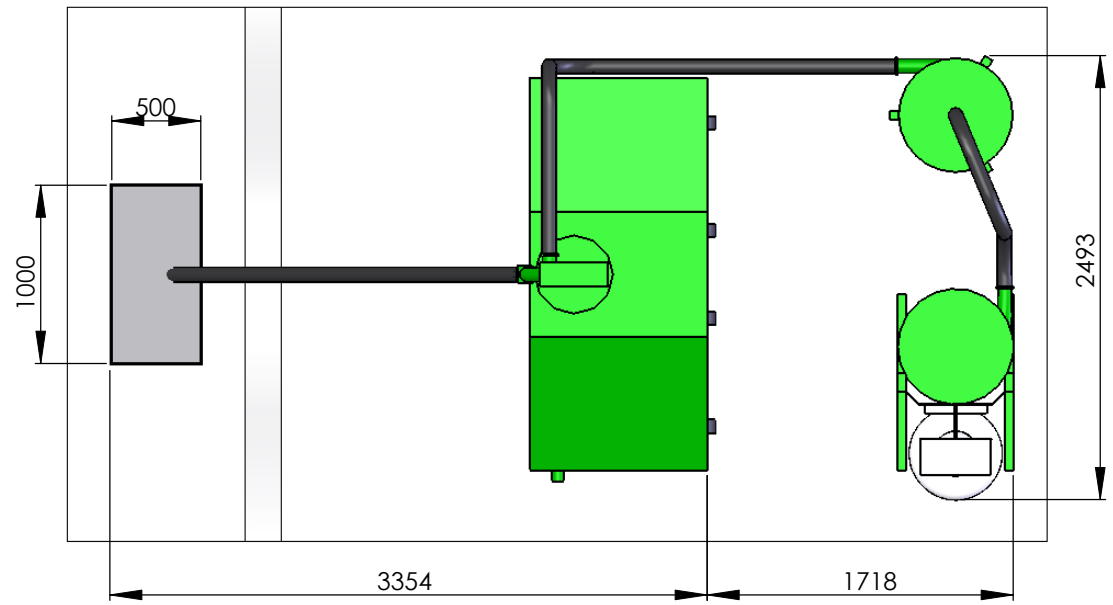

MUNKEBO CLEMCO A/S SMEDELØKKEN 5-7 TLF.: +45 65 97 43 80 DK-5330 MUNKEBO FAX: +45 65 97 47 45 WWW.MUNKEBO.COM INFO@MUNKEBO.COM	Format: A3	Date: 15.05.09	Drawn by: LA
	Page: 1 of 1	Rev. date:	Scale: 1:30
Description: VACUUM SYSTEM MB-220E3 / 1m3 SILO ADDITIONAL CLEANING		Drawing no.: 9,1092