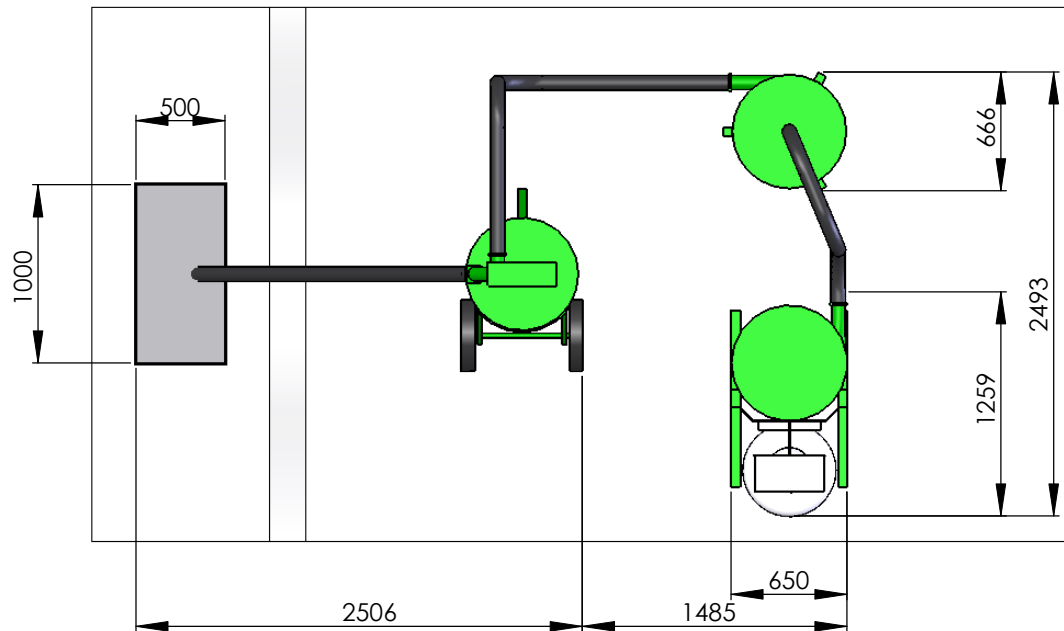

Description: VACUUM SYSTEM MB-220E3 ADDITIONAL CLEANING	Format: A3	Date: 20.05.09	Drawn by: LA
	Page: 1 of 1	Rev. date:	Scale: 1:30
Drawing no.: 9,1056			

MUNKEBO CLEMCO A/S
SMEDELØKKEN 5-7 TLF.: +45 65 97 43 80
DK-5330 MUNKEBO FAX: +45 65 97 47 45
WWW.MUNKEBO.COM INFO@MUNKEBO.COM